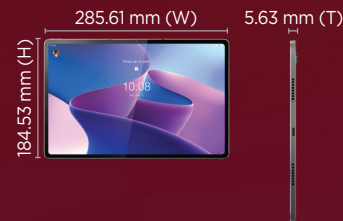

Specifications

Design

Dimension (Tablet only)

Weight

-565 g (1.24 lbs)

Login security

Fingerprint : Yes (on the power button)
Face Unlock : Yes

Performance

Operating system

Android™ 11 or above³

Processor

Qualcomm® Snapdragon™ 870 with Adreno™ 650 GPU; Octa-Core Processor with a Large-Core up to 3.2 GHz Clock Speed

Audio

Dolby Atmos® and Lenovo Premium Audio Design and Tuning

Speakers

Quad JBL® (SLS) Speakers with Quad-Channel

Microphones

Dual Microphones (lower power DSP for mid-field voice recognition)

Memory (LPDDR5 + USF3.1)

RAM + ROM : 8 GB + 256 GB;
6 GB + 128 GB

Card Slot : MicroSD Card Slot,
Expandable up to
512 GB (FAT32) /
1 TB (exFAT)

Battery⁴ (for ROW SKU)

Type : Li-ion Polymer

Capacity : 10200 mAh (Typ.)

Video Playback : Up to 17 Hours (online)

Web Browsing : Up to 10 Hours

Quick Charge : 45W; supported with Qualcomm® QC 4.0 Solution (30W in-box charger)

Display

Size : 12.6"
Screen : AMOLED
Resolution : 2560 x 1600 (16:10), HDR10+ and Dolby Vision® Supported
Screen-to-Body Ratio : 89%
Color Gamut : 107% NTSC
Color Depth : 16.7 Million
Brightness : Up to 600 nits (HBM)
Refresh Rate : Up to 120 Hz¹

Card slots

Slots : Yes
Type : Nano SIM² + MicroSD™ Card

Connectivity

Wireless connectivity

WLAN : WiFi 802.11 a/b/g/n/ac/ax, 2.4 GHz & 5 GHz, WiFi 6 Certified⁵
Bluetooth® : Bluetooth® 5.2
WiFi Direct : Yes (Miracast)
GPS/Beidou : Yes²
A-GPS : Yes²
GLONASS : Yes²
NFC : Yes for wireless charging and data transfer of the Lenovo Precision Pen 3

Bands supported⁵

For ROW SKU
GSM : B2/B3/B5/B8
WCDMA : B1/B2/B5(B6/B19)/B8
FDD LTE : B1/B2/B3/B4/B5(B19)/B7/B8/B20/B26/B28(a+b)
TDD LTE : B34/B38/B39/B40/B41 full band
NR : n1/n3/n7/n8/n20/n28/n38/n41/n77/n78

Antenna
2 x 2 MIMO

¹ Up to 360 Hz sampling rate. | ² For 5G SKU.

⁵ WiFi is a trademark of WiFi Alliance®. | ⁶ 2G/3G/4G/5G Sub6.

⁷ For special bundle SKU.

Integrated camera

Rear
5MP Wide +
13MP Auto-Focus
Front
8MP Fixed-Focus + TOF Sensor

Sensors

Accelerometer (G) Sensor,
Ambient L-Sensor, P-Sensor, E-Compass,
yroscope, Hall Sensor, Vibrator

Buttons and ports

USB Type-C™ 3.1 (Gen 2)
Volume Button (up/down)
Power On/Off Button
4-point Pogo Pin for the Keyboard

Color

Storm Grey

Software

Preloaded software⁶

- Android zero-touch enrollment
- Commercial Customization System (CCS)
- Commercial Software Development Kit (CSDK)

What's in the box

- Lenovo Tab P12 Pro
- 10V/3A Charging Adapter
- 1 x USB Type-C™ to Type-C™ (1.5 m) Charging Cable
- 1 x USB Type-C™ to 3.5 mm Headphone Jack Adapter
- 1 x SIM Pin
- 1 x Quick-Start Guide & Safety, Warranty Card
- 1 x Lenovo Precision Pen 3⁷