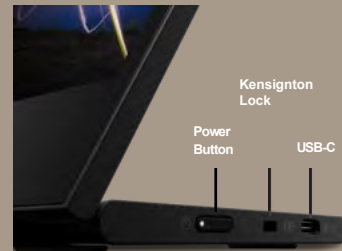

Stay in charge with Power Pass-Through

M15 handles power with elegance and simplicity. Its true one-cable design solution means it can run off a single USB Type-C² cable that delivers images, audio and data, as well as power, to the monitor from a connected laptop for supreme convenience on the road. But add to that its second, identical USB Type C² port and its invaluable Power Pass-Through function allows both the monitor and the laptop to be charged from a single USB Type-C² power plug. On top of enjoying this convenient design for power, users can also connect flash disks, earphones or other compatible USB Type-C² devices through the monitor's second USB Type-C² port when it's not in use.