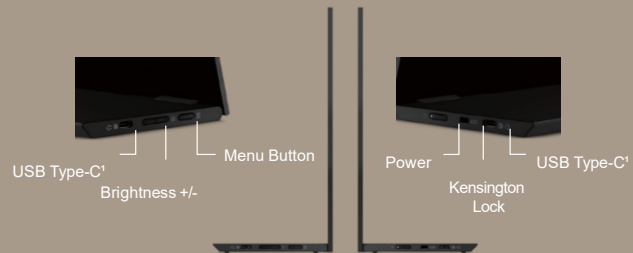

Features of ThinkVision M14d monitor

The all-out visual performer

The ThinkVision M14d Mobile Monitor has a 2.2K, 104 PPI, 2240 x 1400 resolution screen with IPS panel that offers excellent, sharp performance, and superb visibility from wide viewing angles. Its 16:10 aspect ratio and its 'mirror and extend' feature means that it is perfectly aligned with the viewing format of your 16:10 notebook. This mobile monitor comes with a 100% sRGB color gamut and 105% sRGB color space which is consistent with notebooks and displays rich, true-to-life colors. No wonder it adapts easily to your mobile lifestyle and gives your personal productivity a big boost.

Power pass-through for extra convenience

The ThinkVision M14d Mobile Monitor will delight you with its connectivity and convenience. This monitor comes with 2 x USB Type-C¹ ports with up to 65W power pass-through. This unique feature means you can power your ThinkVision M14d Mobile Monitor and charge your notebook simultaneously while keeping your desk clutter-free. Now, you don't have to worry about charging multiple devices. Just charge your notebook and connect your mobile monitor for uninterrupted performance.

Portable & comfortable

Weighing in at less than 600 grams², this slim, lightweight, ultra-portable monitor's 14-inch screen is just 4.6 mm thick, making it very easy to carry. The ThinkVision M14d Mobile Monitor also comes with Natural Low Blue Light technology that protects your eyes from harmful blue light enables you to have a strain-free viewing experience without color distortion. Even when you are viewing it for long hours. Its Mount feature helps you adjust the monitor for enhanced ergonomics and comfort. In addition, the ThinkVision M14d comes with a height adjustment support feature that further enhances the user experience.

¹ USB Type-C® and USB-C® are registered trademarks of USB Implementers Forum. | ² Actual weight may vary due to components, manufacturing process and options.