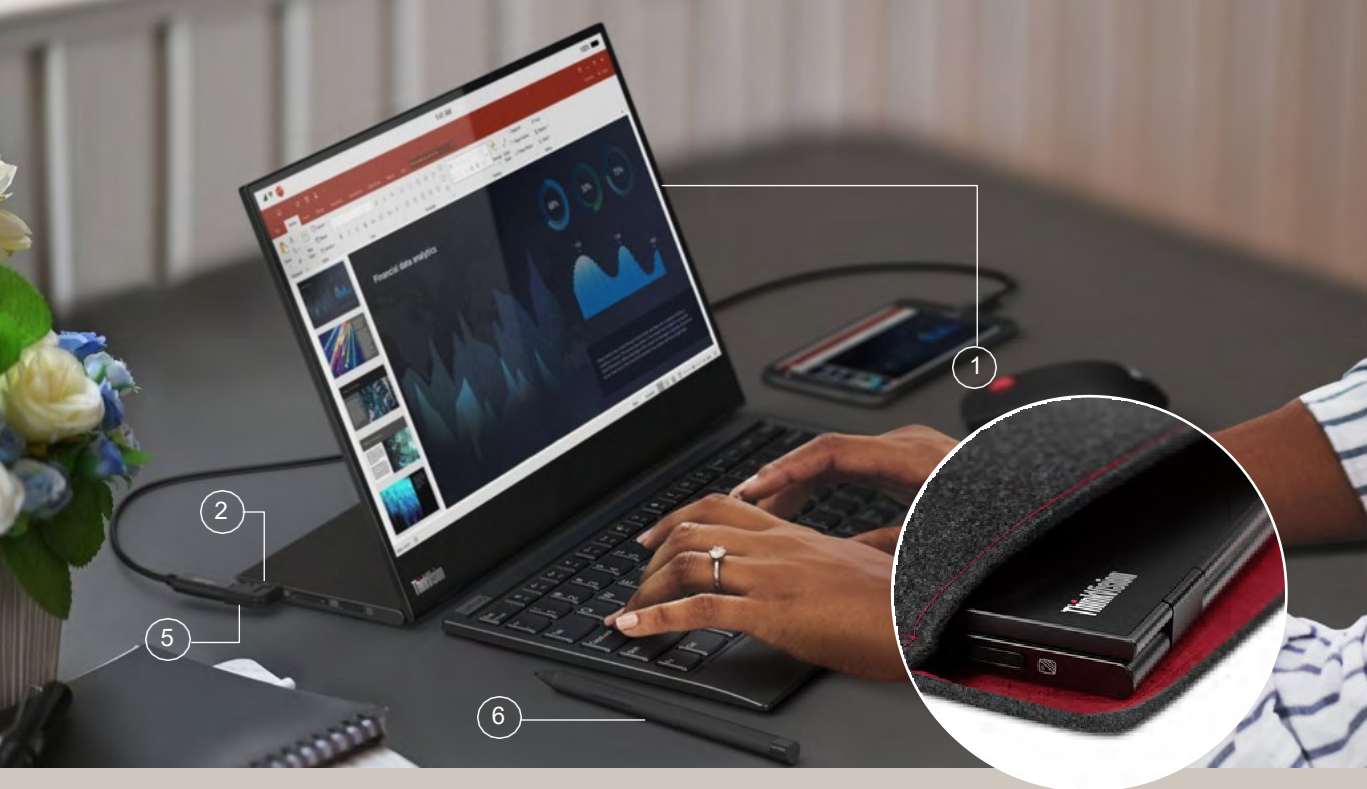

ThinkVision M series accessories

An exclusive set of accessories are also offered to fully unleash your potential whether **working remotely, on-the-go, or at home.**

1. Customized Monitor Sleeve

- ✦ Protect the monitor while **on-the-go**
- ✦ 'Think' design with **premium quality material**

2. USB TYPE-C Cable

- ✦ Fast, **efficient charging**
- ✦ Compatible and recommended for use with **ThinkPad USB Type-C-enabled** Notebooks and Tablets

3. Quick Setup Guide

- ✦ Manual to get **quick info and tips** on how to use

4. Pair of Clips

- ✦ To **secure the monitor** when attached to wall mount

5. L-shaped Dongle*

- ✦ **Vertical deployment** and better cable management

6. Active Digital Pen*

- ✦ **Lenovo Digital Pen** for drawing or note taking

*Some accessories only available for certain models

What's in the box

	M14	M14t	M15	M14d
1 x Mobile Monitor with stand	●	●	●	●
1 x ThinkVision Mobile Monitor sleeve	●	●	●	●
1 x USB Type-C cable (1 m)	●	●	●	●
1 x Quick setup guide	●	●	●	●
1 x Pair of clips	●	●	●	●
1 x Active digital pen		●		
1 x L-shaped dongle		●