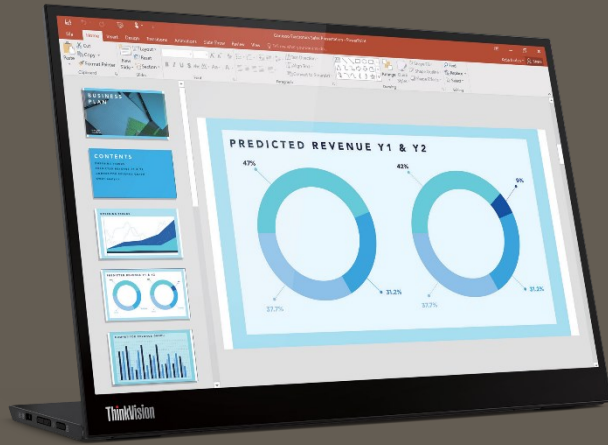

TÜV Rheinland Low Blue Light

Yes

***For selected regions and countries only

2022 Lenovo Internal. All Rights Reserved.

Lenovo

ThinkVision M14d

Stunning visual performance. The light and portable mobile monitor for those going places.