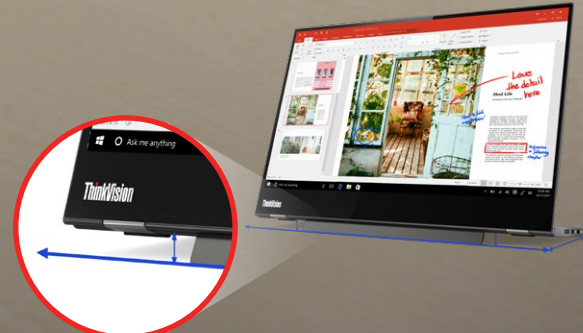

Height-adjustable Kickstand