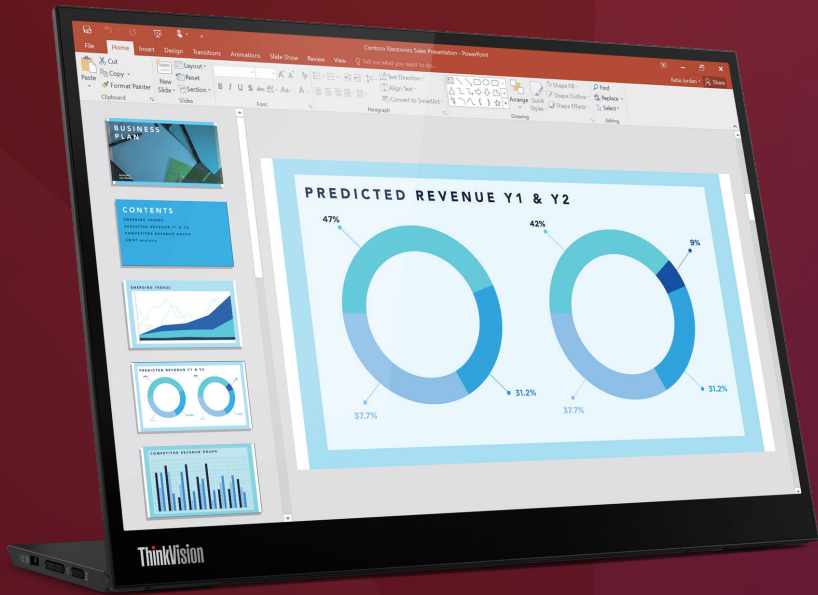

ThinkVision M14d Mobile Monitor

Stunning visual performance on the go.

Smarter technology for all

The light and portable mobile monitor for those going places.

Today's professionals want to make the most of their time – whether you are traveling, waiting at airport lounges, meeting clients in hotel lobbies, making presentations, or closing a big deal, you live life on the go. And ThinkVision M14d Mobile Monitor is a brilliant solution to your long-felt need. With the ThinkVision M14d Mobile Monitor, you actually have a fully functional and practical second screen that hooks up to your notebook easily. The ThinkVision M14d Mobile Monitor, with its super-slim and light form factor, is designed to make even complicated data work easy, on the go. Its 14-inch screen, 16:10 aspect ratio (compared with traditional 16:9 aspect ratio, 14-inch screen is adding the 5.64% active area), 104 PPI (an increase in 19.9% pixels than FHD screen), 2240 x 1400 resolution screen with 100% sRGB color gamut and 105% sRGB color space ensures rich, clear imagery and true-to-life colors. This mobile monitor comes with two Type-C¹ ports for quick upstream and downstream connectivity, allowing you to connect your notebook effortlessly. In addition, the Type-C¹ ports have the 'power pass-through' feature that allows you to power the monitor and charges your notebook simultaneously. The mobile monitor also has the Natural Low Blue Light technology which reduces the harmful blue light to make viewing a comfortable and stress-free experience without color distortion. ThinkVision M14d – the slim and smart monitor that makes you more productive, even when you are on the move.