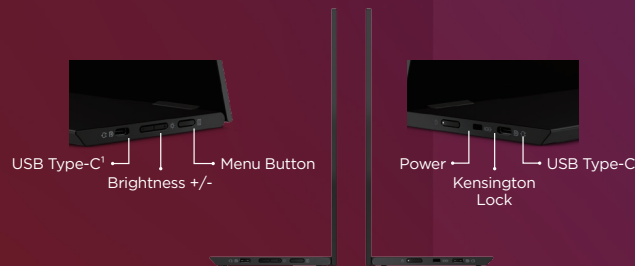

Features of ThinkVision M14d Mobile Monitor

The all-out visual performer

The ThinkVision M14d Mobile Monitor has a 2.2K, 104 PPI, 2240 x 1400 resolution screen with IPS panel that offers excellent, sharp performance, and superb visibility from wide viewing angles. Its 16:10 aspect ratio and its 'mirror and extend' feature means that it is perfectly aligned with the viewing format of your 16:10 notebook. This mobile monitor comes with a 100% sRGB color gamut and 105% sRGB color space which is consistent with notebooks and displays rich, true-to-life colors. No wonder it adapts easily to your mobile lifestyle and gives your personal productivity a big boost.

Power pass-through for extra convenience

The ThinkVision M14d Mobile Monitor will delight you with its connectivity and convenience. This monitor comes with 2 x USB Type-C¹ ports with up to 65W power pass-through. This unique feature means you can power your ThinkVision M14d Mobile Monitor and charge your notebook simultaneously while keeping your desk clutter-free. Now, you don't have to worry about charging multiple devices. Just charge your notebook and connect your mobile monitor for uninterrupted performance.

Portable & comfortable

Weighing in at less than 600 grams², this slim, lightweight, ultra-portable monitor's 14-inch screen is just 4.6 mm thick, making it very easy to carry. The ThinkVision M14d Mobile Monitor also comes with Natural Low Blue Light technology that protects your eyes from harmful blue light enables you to have a strain-free viewing experience without color distortion. Even when you are viewing it for long hours. Its Mount feature helps you adjust the monitor for enhanced ergonomics and comfort. In addition, the ThinkVision M14d comes with a height adjustment support feature that further enhances the user experience.

¹ USB Type-C® and USB-C® are registered trademarks of USB Implementers Forum. | ² Actual weight may vary due to components, manufacturing process and options.