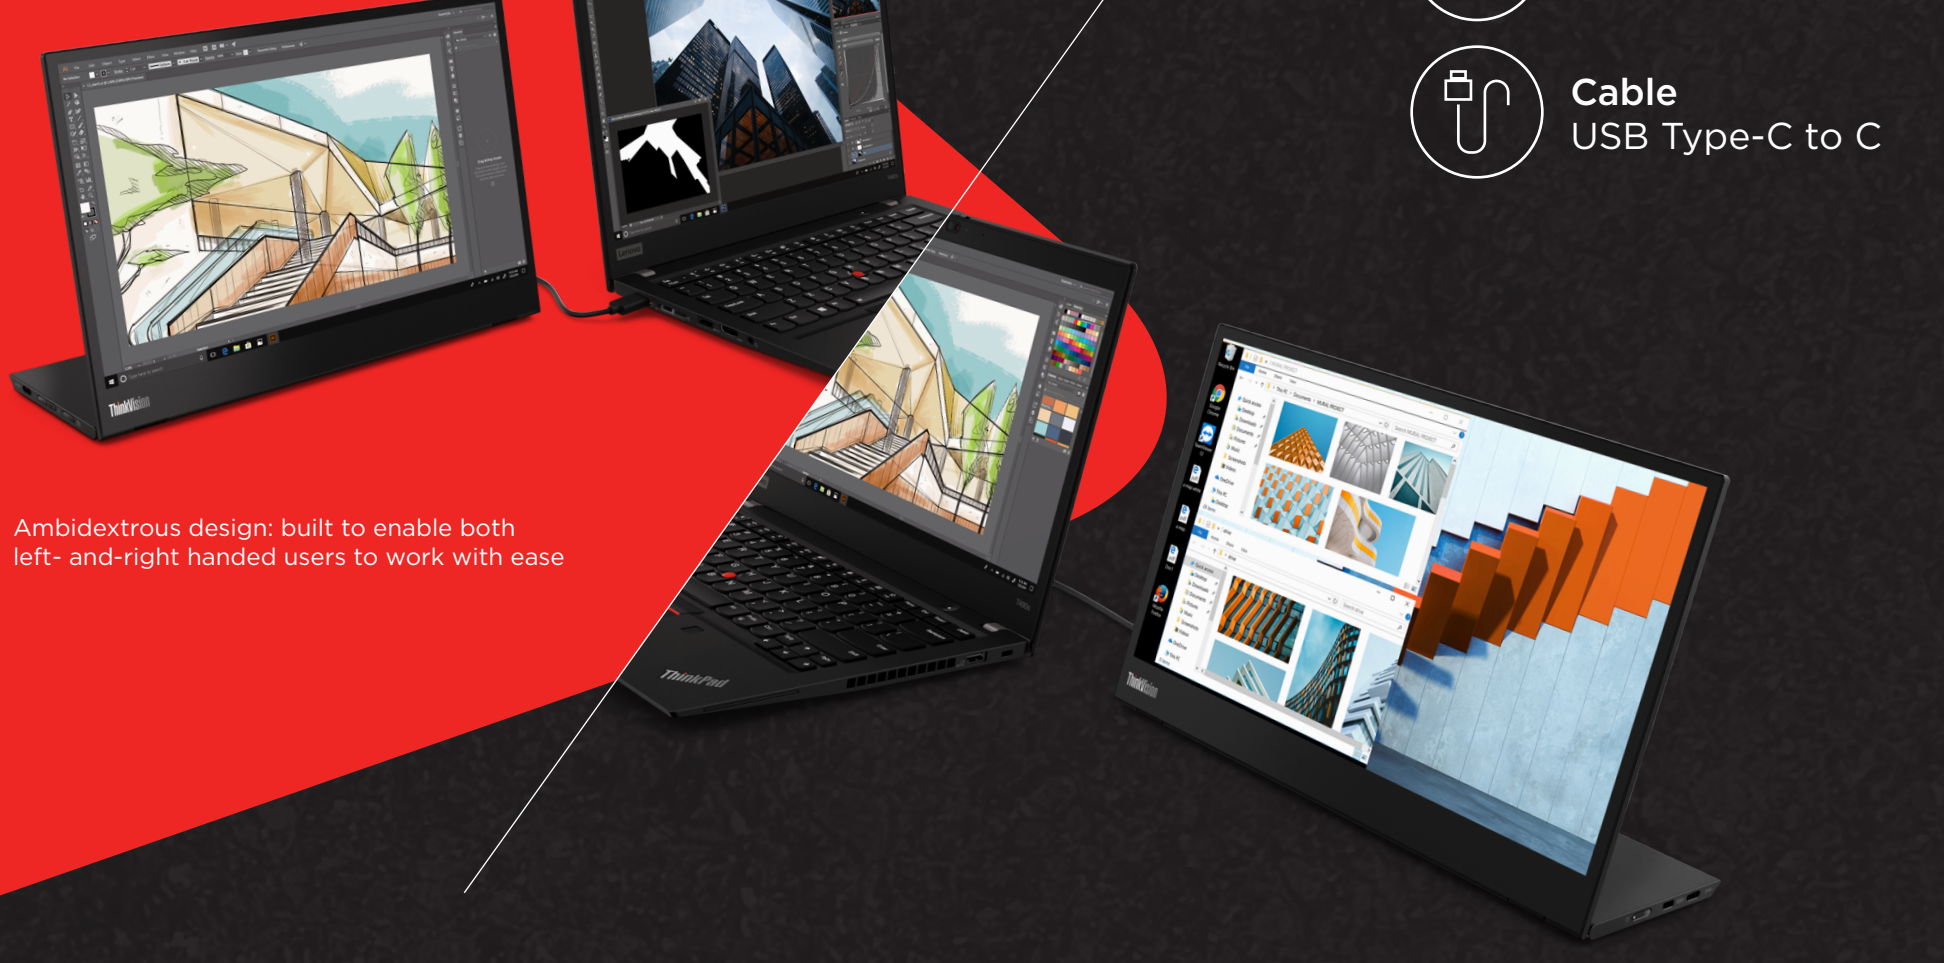

EXPERIENCE ADVANCED CONNECTIVITY

Two innovative USB Type-C ports on either side of the monitor make connectivity effortless. These ports support both power and video delivery simultaneously from a single port. The ThinkVision M14 also offers a 'power pass through' design that powers the mobile monitor by an adapter and charges the notebook at the same time. This feature is suitable for smartphones or notebooks with one USB Type-C port**. The ambidextrous design of this monitor enhances user comfort.

USB Ports
2 x USB Type-C

Cable
USB Type-C to C

WORK THE WAY YOU LIKE

The ThinkVision M14 with its admirable flexibility is built for varied job roles. With a tilt angle of -5°-90°, you can position your monitor in a way that suits your style. Compare content with ease even as you use laptops of different screen sizes with the ergonomic height adjustable foot. Also, you can wall mount your monitor effortlessly with mounting support for a hands-free viewing experience. The advanced low blue light technology minimizes eye strain, making extended working hours easy.

Height Adjustable Foot
Tilt 0°-90°

Monitor Stand
Tilt -5°-90°

Eye-care Technology
Low blue light