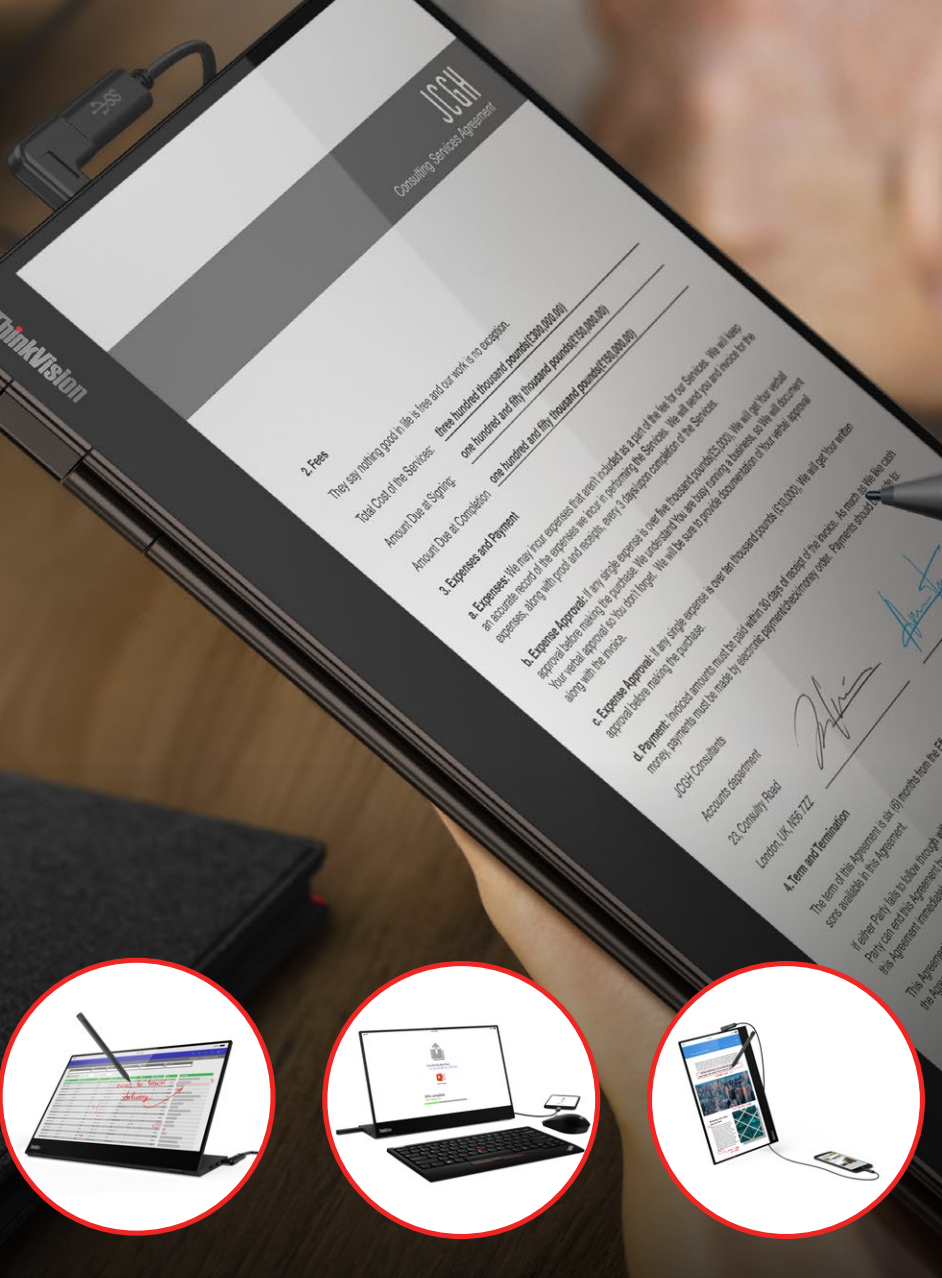

DELIVER AS ONLY YOU CAN

Drag, draw, annotate, and collaborate, no matter where you are. The ThinkVision M14t is 10-point touch-enabled for an intuitive interactive experience even on the go, allowing you to create with a personal touch. It comes along with an active digital pen that supports 4096 levels of pressure, so you can draw and sketch with unmatched precision. Switch your view in no time with auto-rotation sensors that don't require software or driver installation. Additionally, an intuitive on-screen-display (OSD) menu enables easy access to brightness, contrast, and rotation settings.

Touch-enabled
Yes, 10-point

Active Pen
Lenovo Digital Pen with 4096 levels of pressure

On-screen-display (OSD) Menu
Yes, for improved customization

Auto-rotation
Yes, with gravity sensors

CONNECT BETTER, WORK EASIER

Built with an innovative dual USB-C design, the M14t can duplicate or extend your screen—be it your smartphone or laptop²—so you're always productive. With data, power, and media capabilities of USB-C, you can create a presentation, transfer data to a hard drive, and enjoy the unique power pass-through function. With dual USB-C port, the power pass-through function supplies power to the M14t and the compatible USB-C device connected to the monitor simultaneously via one AC/DC adapter.³ Enjoy the option of a vertical display setup and better cable management for a clean, easy desktop setup with the L-shaped dongle.

Ports
2 x USB-C (power, data, and video signal transfer)

Power Pass-through
Yes, USB-C to USB-C

Clutter-free Desktop Setup
L-shaped dongle