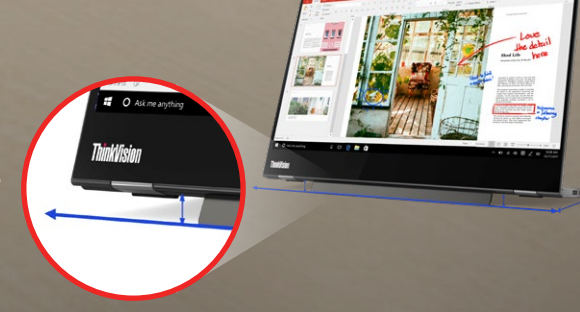

Height-adjustable Kickstand