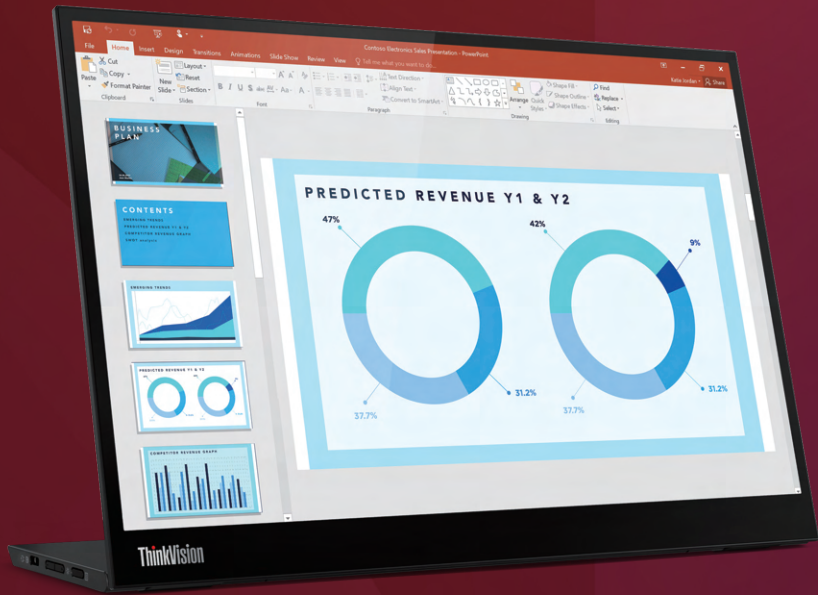

ThinkVision M14d Mobile Monitor

Stunning visual performance on the go.

Smarter technology for all

The light and portable mobile monitor for those going places.

Today's professionals want to make the most of their time – whether you are traveling, waiting at airport lounges, meeting clients in hotel lobbies, making presentations, or closing a big deal, you live life on the go. And ThinkVision M14d Mobile Monitor is a brilliant solution to your long-felt need. With the ThinkVision M14d Mobile Monitor, you actually have a fully functional and practical second screen that hooks up to your notebook easily. The ThinkVision M14d Mobile Monitor, with its super-slim and light form factor, is designed to make even complicated data work easy, on the go. Its 14-inch screen, 16:10 aspect ratio (compared with traditional 16:9 aspect ratio, 14-inch screen is adding the 5.64% active area), 104 PPI (an increase in 19.9% pixels than FHD screen), 2240 x 1400 resolution screen with 100% sRGB color gamut and 105% sRGB color space ensures rich, clear imagery and true-to-life colors. This mobile monitor comes with two Type-C¹ ports for quick upstream and downstream connectivity, allowing you to connect your notebook effortlessly. In addition, the Type-C¹ ports have the 'power pass-through' feature that allows you to power the monitor and charges your notebook simultaneously. The mobile monitor also has the Natural Low Blue Light technology which reduces the harmful blue light to make viewing a comfortable and stress-free experience without color distortion. ThinkVision M14d – the slim and smart monitor that makes you more productive, even when you are on the move.