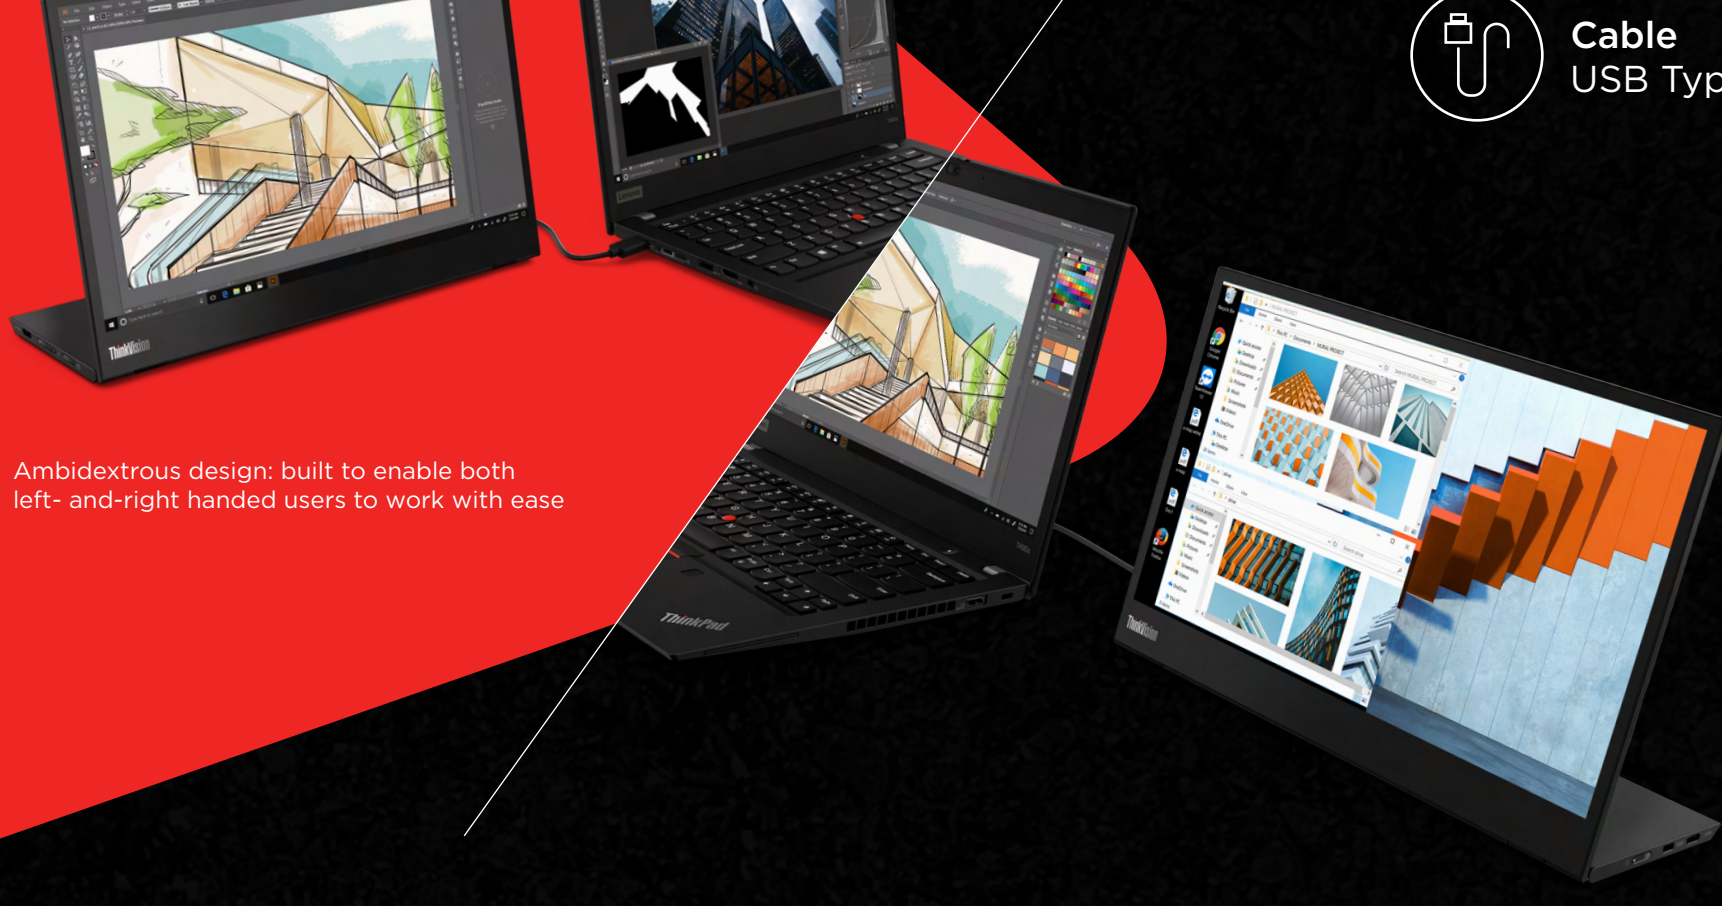

4.4mm sleek: approximately as thin as two USD \$1 coins

Weight
598g*

Screen Size
14 inches

Brightness
300 nits (Typical)

EXPERIENCE ADVANCED CONNECTIVITY

Two innovative USB Type-C ports on either side of the monitor make connectivity effortless. These ports support both power and video delivery simultaneously from a single port. The ThinkVision M14 also offers a 'power pass through' design that powers the mobile monitor by an adapter and charges the notebook at the same time. This feature is suitable for smartphones or notebooks with one USB Type-C port**. The ambidextrous design of this monitor enhances user comfort.