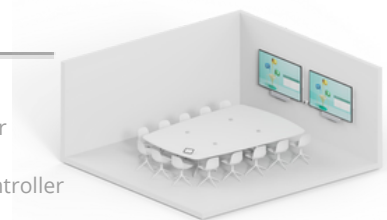

#### Google Series One - Small Room Kit

Typical Recommended:

Dimensions: 4 to 6 People  
4m x 4.5m 18m<sup>2</sup>

- Smart Camera
- Smart Audio Bar
- Meet Compute System - Remote Control

#### Google Series One - Medium Lite Room Kit

Typical Recommended:

Dimensions: 6 to 10 People  
4m x 6m 24m<sup>2</sup>

- Smart Camera
- Smart Audio Bar
- Meet Compute System - Touch Controller

#### Google Series One - Medium Room Kit

Typical Recommended:

Dimensions: 6 to 10 People  
4m x 6m 24m<sup>2</sup>

- Smart Camera
- Smart Audio Bar
- Meet Compute System - Touch Controller
- Mic Pod

#### Google Series One - Large Room Kit

Typical Recommended:

Dimensions: 10- 25 People  
4m x 6 - 10m 24 - 40m<sup>2</sup>

- Smart Camera XL - Smart Audio Bar
- Add on Audio Bar
- Meet Compute System - Touch Controller
- Mic Pod (X2)