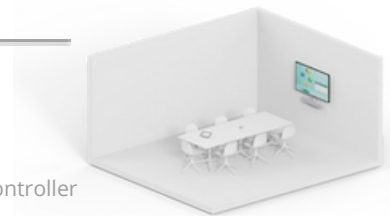

#### Google Series One - Small Room Kit

Typical Recommended:

Dimensions: 4 to 6 People  
4m x 4.5m 18m<sup>2</sup>

- Smart Camera
- Smart Audio Bar
- Meet Compute System - Remote Control

#### Google Series One - Medium Lite Room Kit

Typical Recommended:

Dimensions: 6 to 10 People  
4m x 6m 24m<sup>2</sup>

- Smart Camera
- Smart Audio Bar
- Meet Compute System - Touch Controller

#### Google Series One - Medium Room Kit

Typical Recommended:

Dimensions: 6 to 10 People  
4m x 6m 24m<sup>2</sup>

- Smart Camera
- Smart Audio Bar
- Meet Compute System - Touch Controller
- Mic Pod

#### Google Series One - Large Room Kit

Typical Recommended:

Dimensions: 10- 25 People  
4m x 6 - 10m 24 - 40m<sup>2</sup>

- Smart Camera XL - Smart Audio Bar
- Add on Audio Bar
- Meet Compute System - Touch Controller
- Mic Pod (X2)