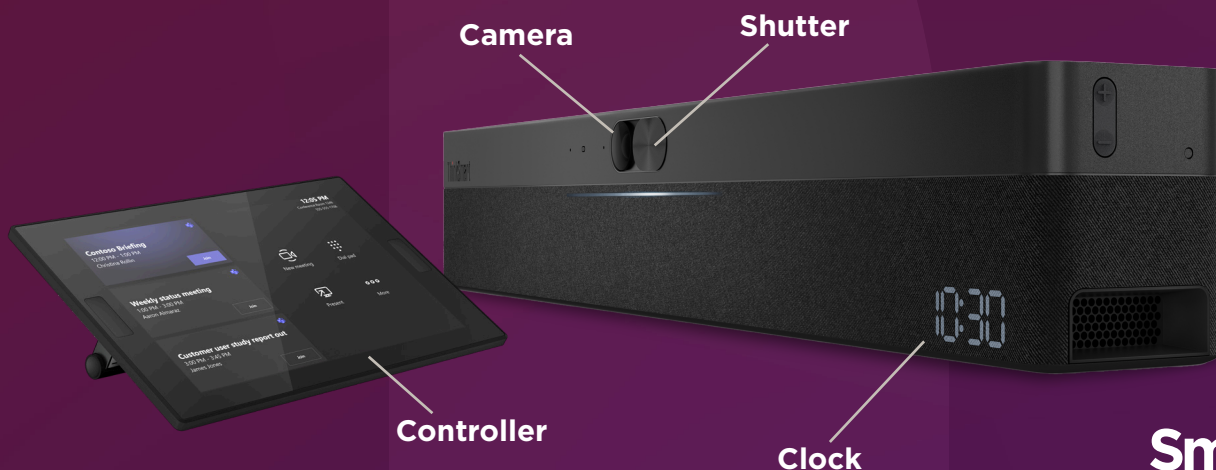

ThinkSmart

ThinkSmart One + Controller

The world's first Windows-based integrated collaboration solution

Immersive collaboration is a must in today's hybrid workforce. That's why Lenovo has designed **ThinkSmart One + Controller**, the first and only Windows-based integrated collaboration bar on the market. Combining the high-resolution camera with extra-wide field-of-view (FOV), premium sound for lifelike clarity, and powerful compute running Microsoft Windows, this device is ideal for small and medium spaces. Plus, the intuitive ThinkSmart Controller, a 10.1-inch, 10-point touch HD display with anti-glare and anti-fingerprint coating, gives you one-touch join to keep your meetings efficient and productive.

Certified for Teams Rooms and preloaded with ThinkSmart Manager software¹, ThinkSmart One bar is powered by 11th Gen Intel® Core™ vPro™ processors with Intel® Iris® Xe graphics for next-level collaboration. Microsoft Teams Rooms is a robust conferencing platform built for enterprise teams to join meetings, share documents, and connect to third-party applications. And with camera, sound, and compute combined in a single device, installation is a snap. Whether ThinkSmart One + Controller is set up in a huddle space or medium conference room, its digital clock, modern design, and minimal cables deliver a clean and tidy aesthetic.

Smarter
technology
for all

Lenovo

Purpose built for hybrid collaboration

ThinkSmart One + Controller offers first-in-market innovation for modern functionality and aesthetics. Enable true audiovisual collaboration in the office and beyond with this distinctive solution.

SOUND

Delivers premium sound for crisp clarity through stereo speakers with high-volume capacity and range. Includes eight integrated mics with 180-degree wide-range coverage and frequency, plus integrated DSP for echo and noise cancellation.