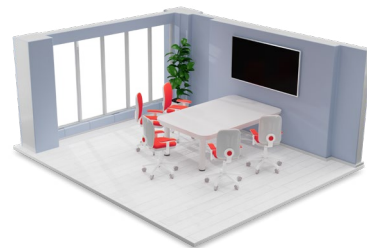

Google Meet Series One Room Kits by Lenovo

Collaboration that's exclusive, innovative, immersive. That's smarter.

Google Meet Series One room kits by Lenovo are purpose-built for the best Google Meet experience. With completely immersive designs for small, medium, and large rooms, hybrid collaboration is better than ever. Plus, you'll love the familiar, intuitive interface and full integration with Google Workspace apps.

Powered by Intel®
Core™ i7 processor

Smarter
technology
for all

Lenovo

Better meetings for any size room.

small room kit

Smart Camera
Smart Audio Bar
Meet Compute System +
Remote Control

Recommended use case:
4m x 4.5m (18m²) | 4 to 6 people

medium lite kit

Smart Camera
Smart Audio Bar
Meet Compute System +
Touch Controller

Recommended use case:
4m x 6m (24m²) | 4 to 6 people

medium kit

Smart Camera
Smart Audio Bar
Meet Compute System +
Touch Controller
Mic Pod

Recommended use case:
4m x 6m (24m²) | 6 to 10 people

large room kit

Smart Camera XL
Smart Audio Bar
Add-on Audio Bar
Meet Compute System +
Touch Controller
Mic Pod (x2)

Recommended use case:
4m x 6m to 10m (24-40m²) | 10 to 25 people