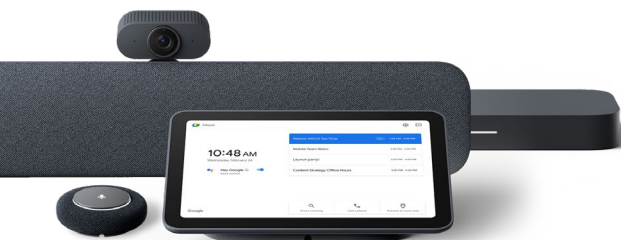

Google Meet Series One Room Kits by Lenovo

Collaboration that's exclusive, innovative, immersive. That's smarter.

Google Meet Series One room kits by Lenovo are purpose-built for the best Google Meet experience. With completely immersive designs for small, medium, and large rooms, hybrid collaboration is better than ever. Plus, you'll love the familiar, intuitive interface and full integration with Google Workspace apps.

These Google-exclusive room kits include everything you need for modern workplace collaboration—all in one box. Thoughtfully designed with industry-leading technology like noise-canceling TrueVoice® and an approachable aesthetic, Series One room kits are available in four different configurations. They are the only room kits to carry the Series One designation, thanks to unique features like onboard AI and enterprise-grade components.

Powered by Intel®
Core™ i7 processor

Smarter
technology
for all

Lenovo

Better meetings for any size room.

small room kit

Smart Camera
Smart Audio Bar
Meet Compute System +
Remote Control

Recommended use case:
4m x 4.5m (18m²) | 4 to 6 people

medium lite kit

Smart Camera
Smart Audio Bar
Meet Compute System +
Touch Controller

Recommended use case:
4m x 6m (24m²) | 4 to 6 people

medium kit

Smart Camera
Smart Audio Bar
Meet Compute System +
Touch Controller
Mic Pod