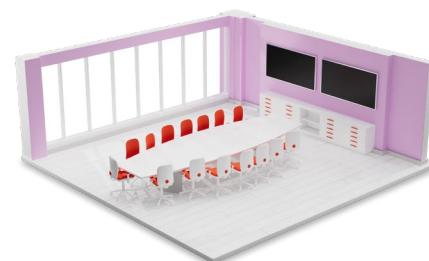

Powered by Intel®
Core™ i7 processor

Smarter
technology
for all

Lenovo

Better meetings for any size room.

small room kit

Smart Camera
Smart Audio Bar
Meet Compute System +
Remote Control

Recommended use case:
4m x 4.5m (18m²) | 4 to 6 people

medium lite kit

Smart Camera
Smart Audio Bar
Meet Compute System +
Touch Controller

Recommended use case:
4m x 6m (24m²) | 4 to 6 people

medium kit

Smart Camera
Smart Audio Bar
Meet Compute System +
Touch Controller
Mic Pod

Recommended use case:
4m x 6m (24m²) | 6 to 10 people

large room kit

Smart Camera XL
Smart Audio Bar
Add-on Audio Bar
Meet Compute System +
Touch Controller
Mic Pod (x2)

Recommended use case:
4m x 6m to 10m (24-40m²) | 10 to 25 people