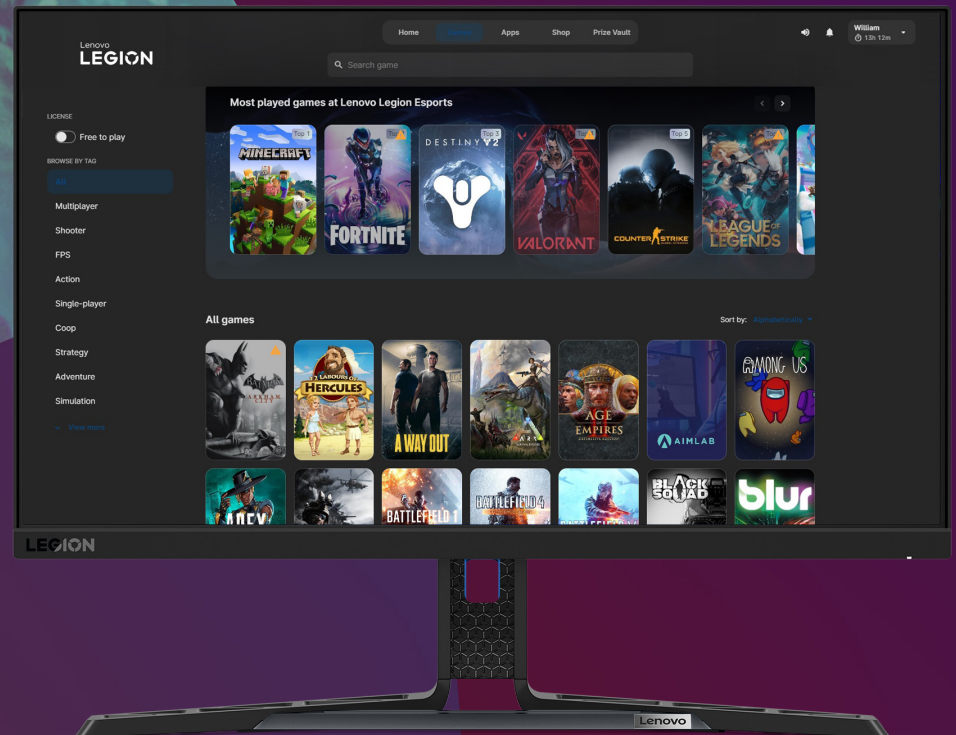

Lenovo Esports solutions

Where serious gaming meets serious learning.

Lenovo delivers everything you need to build and maintain an effective esports program.

Solutions | Services | Products