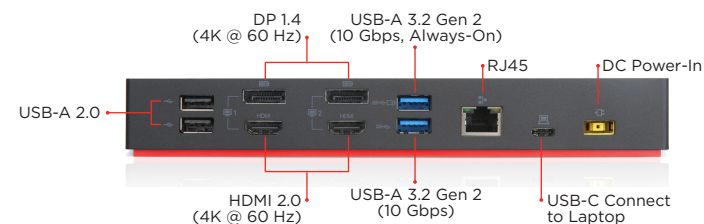

Rich performance

Provides up to dual UHD 4K display with DisplayPort and HDMI ports. Up to 10 Gbps data transfer speed on three USB 3.2 Gen 2¹ ports, and rapid charging for most current ThinkPad family laptops.

Enterprise manageability and simplification

Host of manageability features like PXE boot, Wake-on-LAN from sleep mode, and MAC address pass-through. Ideal for enterprise customers.

¹ Depending on many factors such as the processing capability of peripheral devices, file attributes, and other factors related to system configuration and operating environments, the actual transfer rate using the various USB connectors on this device will vary and is typically slower than the data rates as defined by the respective USB specifications: - 5 Gbit/s for USB 3.2 Gen 1; 10 Gbit/s for USB 3.2 Gen 2.

Smarter
technology
for all

Lenovo

Lenovo ThinkPad Hybrid USB-C with USB-A Dock

Specifications

Performance

Docking Interface

USB-C Cable with USB-C to USB-A Dongle

Power

1 x USB-C (10 Gbps, 5V/3A)

Audio Combo Jack

1 x Audio Combo Jack

Design

Dimensions (W x D x H)

(mm) : 210 x 80 x 30

(inches) : 8.27" x 3.15" x 1.18"

Security