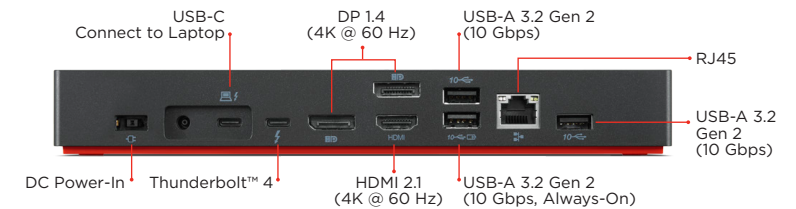

Lenovo ThinkPad Thunderbolt™ 4 Workstation Dock

A smarter way to work.

Designed for those who refuse to be average, the Lenovo ThinkPad Thunderbolt™ 4 Workstation Dock delivers premium docking performance. Enjoy breathtaking 8K @ 30 Hz display support, Intel® vPro® technology, smart remote manageability, and a mammoth 230W of peak power delivery - all with a single proprietary Thunderbolt™ 4 split cable.

Unmatched performance

With an upgraded 230W power delivery, the Workstation Dock delivers unmatched performance and compatibility on all Thunderbolt™ 3 and 4, USB4, and USB-C laptops* - regardless of brand or OS.

Smarter
technology
for all

Lenovo

Lenovo ThinkPad Thunderbolt™ 4 Workstation Dock

Specifications

Performance

USB Ports

4 x USB 3.2 Gen 2¹ (10 Gbps,
1 x Always-On Charging),
1 x USB-C (10 Gbps, 5V/3A)

Video Ports

2 x DisplayPort 1.4
1 x HDMI 2.1
1 x Thunderbolt™ Downstream

Audio

1 x 3.5 mm Combo Audio Jack

Power

1 x Slim Tip 300W Power Adapter
Up to 230W Power Charging to Workstations

Operating Humidity

Max. : 95%

Min. : 5%