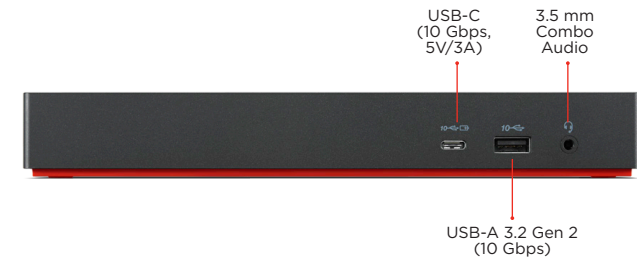

Compatibility. Made limitless.

Freedom is the key to productivity. That's why we've engineered the ThinkPad Thunderbolt™ 4 Dock to be limitlessly adaptable — supporting up to 100W PD and unrivaled performance on all Thunderbolt™ 3 and 4, USB4, Windows 10 and above USB-C laptops³.

Remote management. But smarter.

Remote dock management just got a whole lot smarter. Thanks to Dock Manager and our latest hardware, firmware updates can be done without any end-user interruption, which means productivity is never compromised.

¹ The real resolution will depend on your PC and Monitor capability.

² Intel® Active Management Technology capable with select 11th Generation Intel® Core™ vPro® processor-based PCs only.

³ Lenovo USB-C & Thunderbolt™ Docks function with notebooks that support industry standard USB-C Alt-Mode or Thunderbolt™ protocols through their Type-C™ port. Lenovo USB-C and Thunderbolt™ Docks support additional features, such as MAC address pass-through, WOL and mirrored power button, on most Lenovo ThinkPad laptops, but such features may not be available on certain other Lenovo laptops or non-Lenovo branded laptop systems.

Smarter
technology
for all

Lenovo