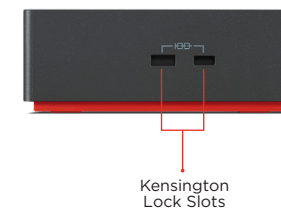

Smarter
technology
for all

Lenovo