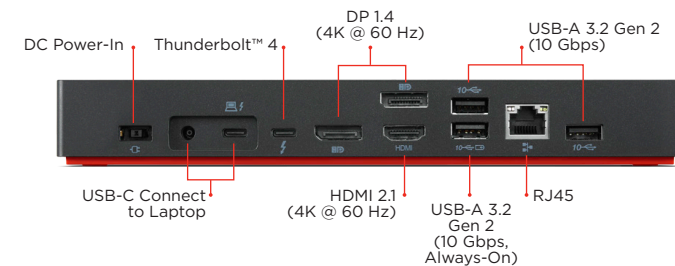

Compatibility. Made limitless.

Freedom is the key to productivity. That's why we've engineered the ThinkPad Thunderbolt™ 4 Dock to be limitlessly adaptable — supporting up to 100W PD and unrivaled performance on all Thunderbolt™ 3 and 4, USB4, Windows 10 and above USB-C laptops³.

Remote management. But smarter.

Remote dock management just got a whole lot smarter. Thanks to Dock Manager and our latest hardware, firmware updates can be done without any end-user interruption, which means productivity is never compromised.

¹ The real resolution will depend on your PC and Monitor capability.

² Intel® Active Management Technology capable with select 11th Generation Intel® Core™ vPro® processor-based PCs only.

³ Lenovo USB-C & Thunderbolt™ Docks function with notebooks that support industry standard USB-C Alt-Mode or Thunderbolt™ protocols through their Type-C™ port. Lenovo USB-C and Thunderbolt™ Docks support additional features, such as MAC address pass-through, WOL and mirrored power button, on most Lenovo ThinkPad laptops, but such features may not be available on certain other Lenovo laptops or non-Lenovo branded laptop systems.

Smarter
technology
for all

Lenovo