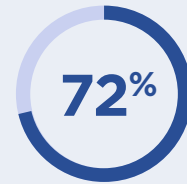

Lenovo recommends
Windows 11 Pro for Business.

Smarter
technology
for all

Lenovo

 **Windows 11**

Lenovo recommends
Windows 11 Pro for Business

Implement AI for the long term

AI now matches cybersecurity as the most urgent priority for CIOs.¹ This is why so many organizations are rushing their AI implementations without the expertise, partnerships, or strategies for future upgrades.