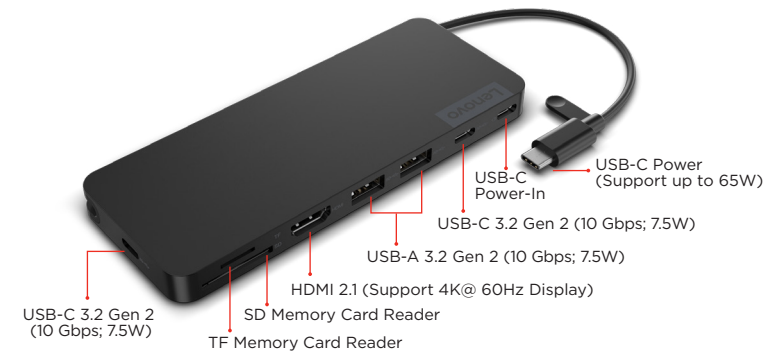

Why you need Lenovo USB-C Slim Travel Dock

Anywhere hybrid productivity

Embrace remote work with the stylish Lenovo USB-C Slim Travel Dock, designed for the modern professional. This 8-port device isn't your regular dock - it's a productivity powerhouse for every location.

Unleash visual brilliance

Featuring 4K @ 60 Hz resolution support, this dock ensures high-quality, lag-free visuals, whether you're engaged in a critical video conference or lost in creativity. Plus, the USB ports offer smooth data transfer, enhanced by innovative cable management.

Plug, play, and power your laptop

This dock is fashioned to support a smooth multi-device connection, making transitions and collaborations a breeze. Designed to be universal, it supports any USB-C laptop* up to 65W via a single cable connection, ensuring you connect, communicate, and create more effectively.

Balance aesthetics and sustainability

The Lenovo USB-C Slim Travel Dock embodies a powerful statement in a sleek, compact form. Its Eclipse Black exterior captures its internal power and efficiency. More than just a pretty face, it includes a 66% Post-Consumer Recycled Content (PCC) exterior, marrying high performance with environmental consciousness.

* Lenovo USB-C & Thunderbolt™ Docks function with laptops that support industry standard USB-C Alt-Mode or Thunderbolt™ protocols through their USB-C port.

Smarter
technology
for all

Lenovo