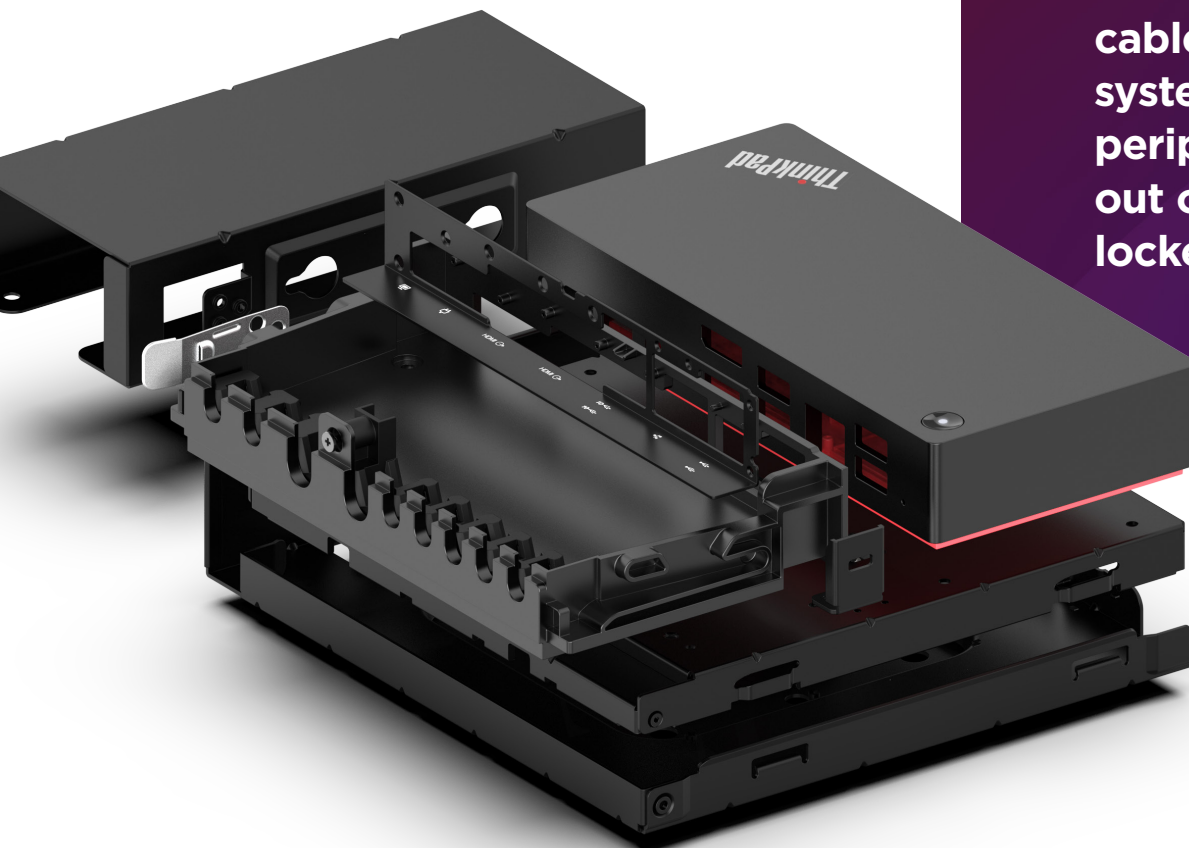

Smarter
technology
for all

Lenovo

Lenovo ThinkPad Universal USB-C Smart Dock ThinkSmart Edition

Turn your laptop into a meeting room solution.

Lenovo ThinkPad Universal USB-C Smart Dock ThinkSmart Edition is a better way to build out your BOYD rooms. Powered by Microsoft Azure Sphere IoT technology, this entry-level managed dock, streamlined with a single cable and mounting bracket, gives IT managers remote visibility into room status and utilization. Combining UC interoperability (Teams, Zoom, Webex, Google Meet, etc.) with plug-and-play flexibility, this smart dock allows users to connect their laptops to professional quality audiovisual devices and large format displays with one cable. Without complex setups or configurations, users get Hotdesk simplicity with full conference room perks. That's smarter.

An innovative
cable management
system keeps all
peripheral cables
out of the way and
locked down.

Lenovo ThinkPad Universal USB-C Smart Dock

ThinkSmart Edition

Optimize collaborative spaces.

This ThinkSmart dock is an entry-level managed solution that offers IT managers valuable room usage insights and other data analytics, facilitating better decision-making for future technology investments.

UNIVERSAL DOCK COMPATIBILITY.

Engineered to connect a single universal USB-C port, this docking solution empowers teams to effortlessly integrate their laptops with high-quality, professional in-room devices all while keeping wires and power adapter tucked away. With the ThinkSmart dock, enhance communication, streamline workflows, and foster productivity in every meeting.

Turn your peripherals into an easy-to-use—and easy-to-manage—meeting room space. With Lenovo ThinkPad Universal USB-C Smart Dock ThinkSmart Edition, BYOD collaboration just got smarter.

Lenovo ThinkPad Universal USB-C Smart Dock