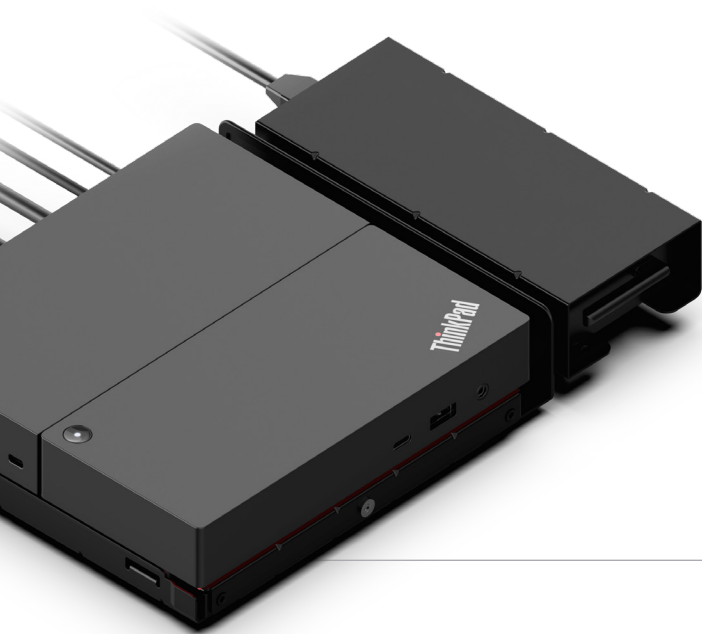

Smarter
technology
for all

Lenovo

Lenovo ThinkPad Universal USB-C Smart Dock ThinkSmart Edition

Turn your laptop into a meeting room solution.

Lenovo ThinkPad Universal USB-C Smart Dock ThinkSmart Edition is a better way to build out your BOYD rooms. Powered by Microsoft Azure Sphere IoT technology, this entry-level managed dock, streamlined with a single cable and mounting bracket, gives IT managers remote visibility into room status and utilization. Combining UC interoperability (Teams, Zoom, Webex, Google Meet, etc.) with plug-and-play flexibility, this smart dock allows users to connect their laptops to professional quality audiovisual devices and large format displays with one cable. Without complex setups or configurations, users get Hotdesk simplicity with full conference room perks. That's smarter.

An innovative
cable management
system keeps all
peripheral cables
out of the way and
locked down.

Lenovo ThinkPad Universal USB-C Smart Dock

ThinkSmart Edition

Optimize collaborative spaces.

This ThinkSmart dock is an entry-level managed solution that offers IT managers valuable room usage insights and other data analytics, facilitating better decision-making for future technology investments.

MULTIPLE UC POSSIBILITIES, ONE CABLE.

Get more from your meetings with maximum efficiency by adding professional audio and video peripherals using a single quick-release cable. Expand your creative potential with access to multiple 4K monitors and blazing-fast data transfers with USB-C and USB-A. Plus, get rapid-charging for your laptops up to 60W to always stay energized.

UNIVERSAL DOCK COMPATIBILITY.

Engineered to connect a single universal USB-C port, this docking solution empowers teams to effortlessly integrate their laptops with high-quality, professional in-room devices all while keeping wires and power adapter tucked away. With the ThinkSmart dock, enhance communication, streamline workflows, and foster productivity in every meeting.