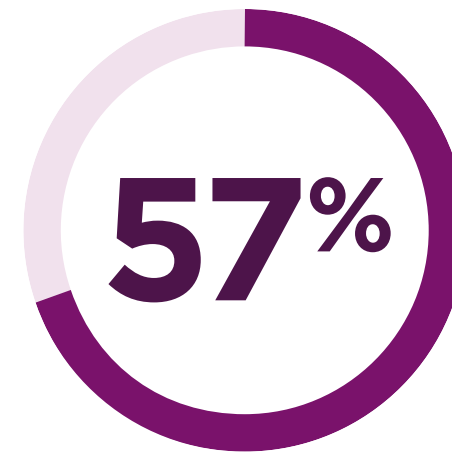

The power to do more

AI is giving businesses the edge they're looking for to stay competitive. From helping to create presentations and summarising information to vastly improving customer service, AI is setting new benchmarks in productivity and personalisation. But these AI applications demand increasingly powerful devices—even devices upgraded in the last few years will struggle with computing capacity.

While an upgrade can be costly, there are many efficiencies to mitigate this expense, meaning you could see a substantial return on your investment. From enabling AI-powered multitasking and content creation to improving multi-device flexibility and extended battery life, many organisations see a considerable uplift in employee experience (EX) and overall productivity.

What's more, an improved EX and being geared for effective hybrid working can be a crucial factor in attracting and retaining top talent—a challenge many businesses are facing in today's labour market.

Windows 11

Lenovo recommends
Windows 11 Pro for business.

of businesses plan to adopt AI
within the next two years.¹