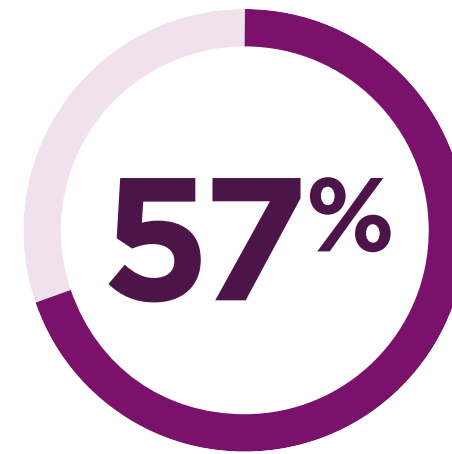

The power to do more

AI is giving businesses the edge they're looking for to stay competitive. From helping to create presentations and summarising information to vastly improving customer service, AI is setting new benchmarks in productivity and personalisation. But these AI applications demand increasingly powerful devices—even devices upgraded in the last few years will struggle with computing capacity.

While an upgrade can be costly, there are many efficiencies to mitigate this expense, meaning you could see a substantial return on your investment. From enabling AI-powered multitasking and content creation to improving multi-device flexibility and extended battery life, many organisations see a considerable uplift in employee experience (EX) and overall productivity.

What's more, an improved EX and being geared for effective hybrid working can be a crucial factor in attracting and retaining top talent—a challenge many businesses are facing in today's labour market.

Windows 11

Lenovo recommends
Windows 11 Pro for business.

of businesses plan to adopt AI
within the next two years.¹