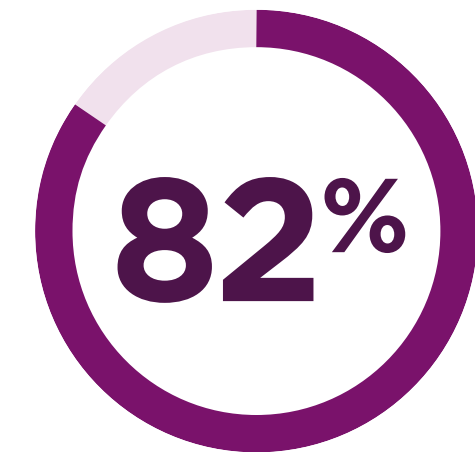

 **Windows 11**

Lenovo recommends
Windows 11 Pro for business.

of businesses plan to adopt AI
within the next two years.¹

plan to increase
year-on-year IT spending.¹

4x

higher profits seen in companies
that invest in EX compared to those that don't.²