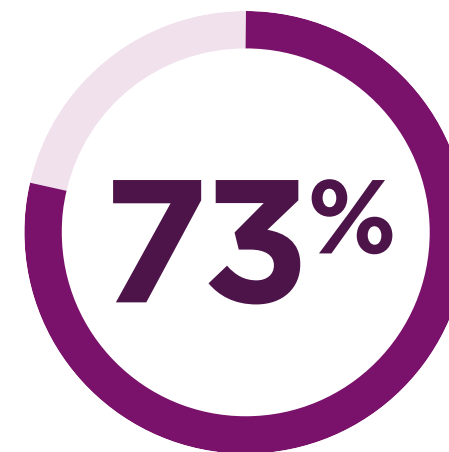

Sophisticated cyber threats are on the rise

Cyberattacks are costly. In addition to the immediate financial losses, the attack can disrupt operations while the threat is investigated, impact your ability to deliver for your customers and damage your reputation in the event of a data breach. The combined ramifications can be devastating and put your entire business under considerable strain.

Tech companies urging businesses to upgrade often point to security in their reasoning. This warning is justified. Security threats evolve, so your tech should, too. For instance, Windows 11 is more secure than Windows 10. It uses AI to process more than 78 trillion cybersecurity signals every day to consistently improve its defences. This makes having the latest OS is one of the best ways to protect your business.

Of course, security isn't all about software. Hardware matters too. From passwordless authentication and advanced data encryption to AI monitoring of CPU telemetry, the hardware you choose should work in tandem with your software to deliver end-to-end protection for your business and your remote workforce.

Lenovo recommends
Windows 11 Pro for business.

$4.88M

The global average cost of a data breach in 2024—a 10% increase over last year and the highest total ever.⁸

of small business owners have experienced a cyber attack.⁹

$2.2M

The average cost for organisations that used security AI and automation versus those that didn't.⁸